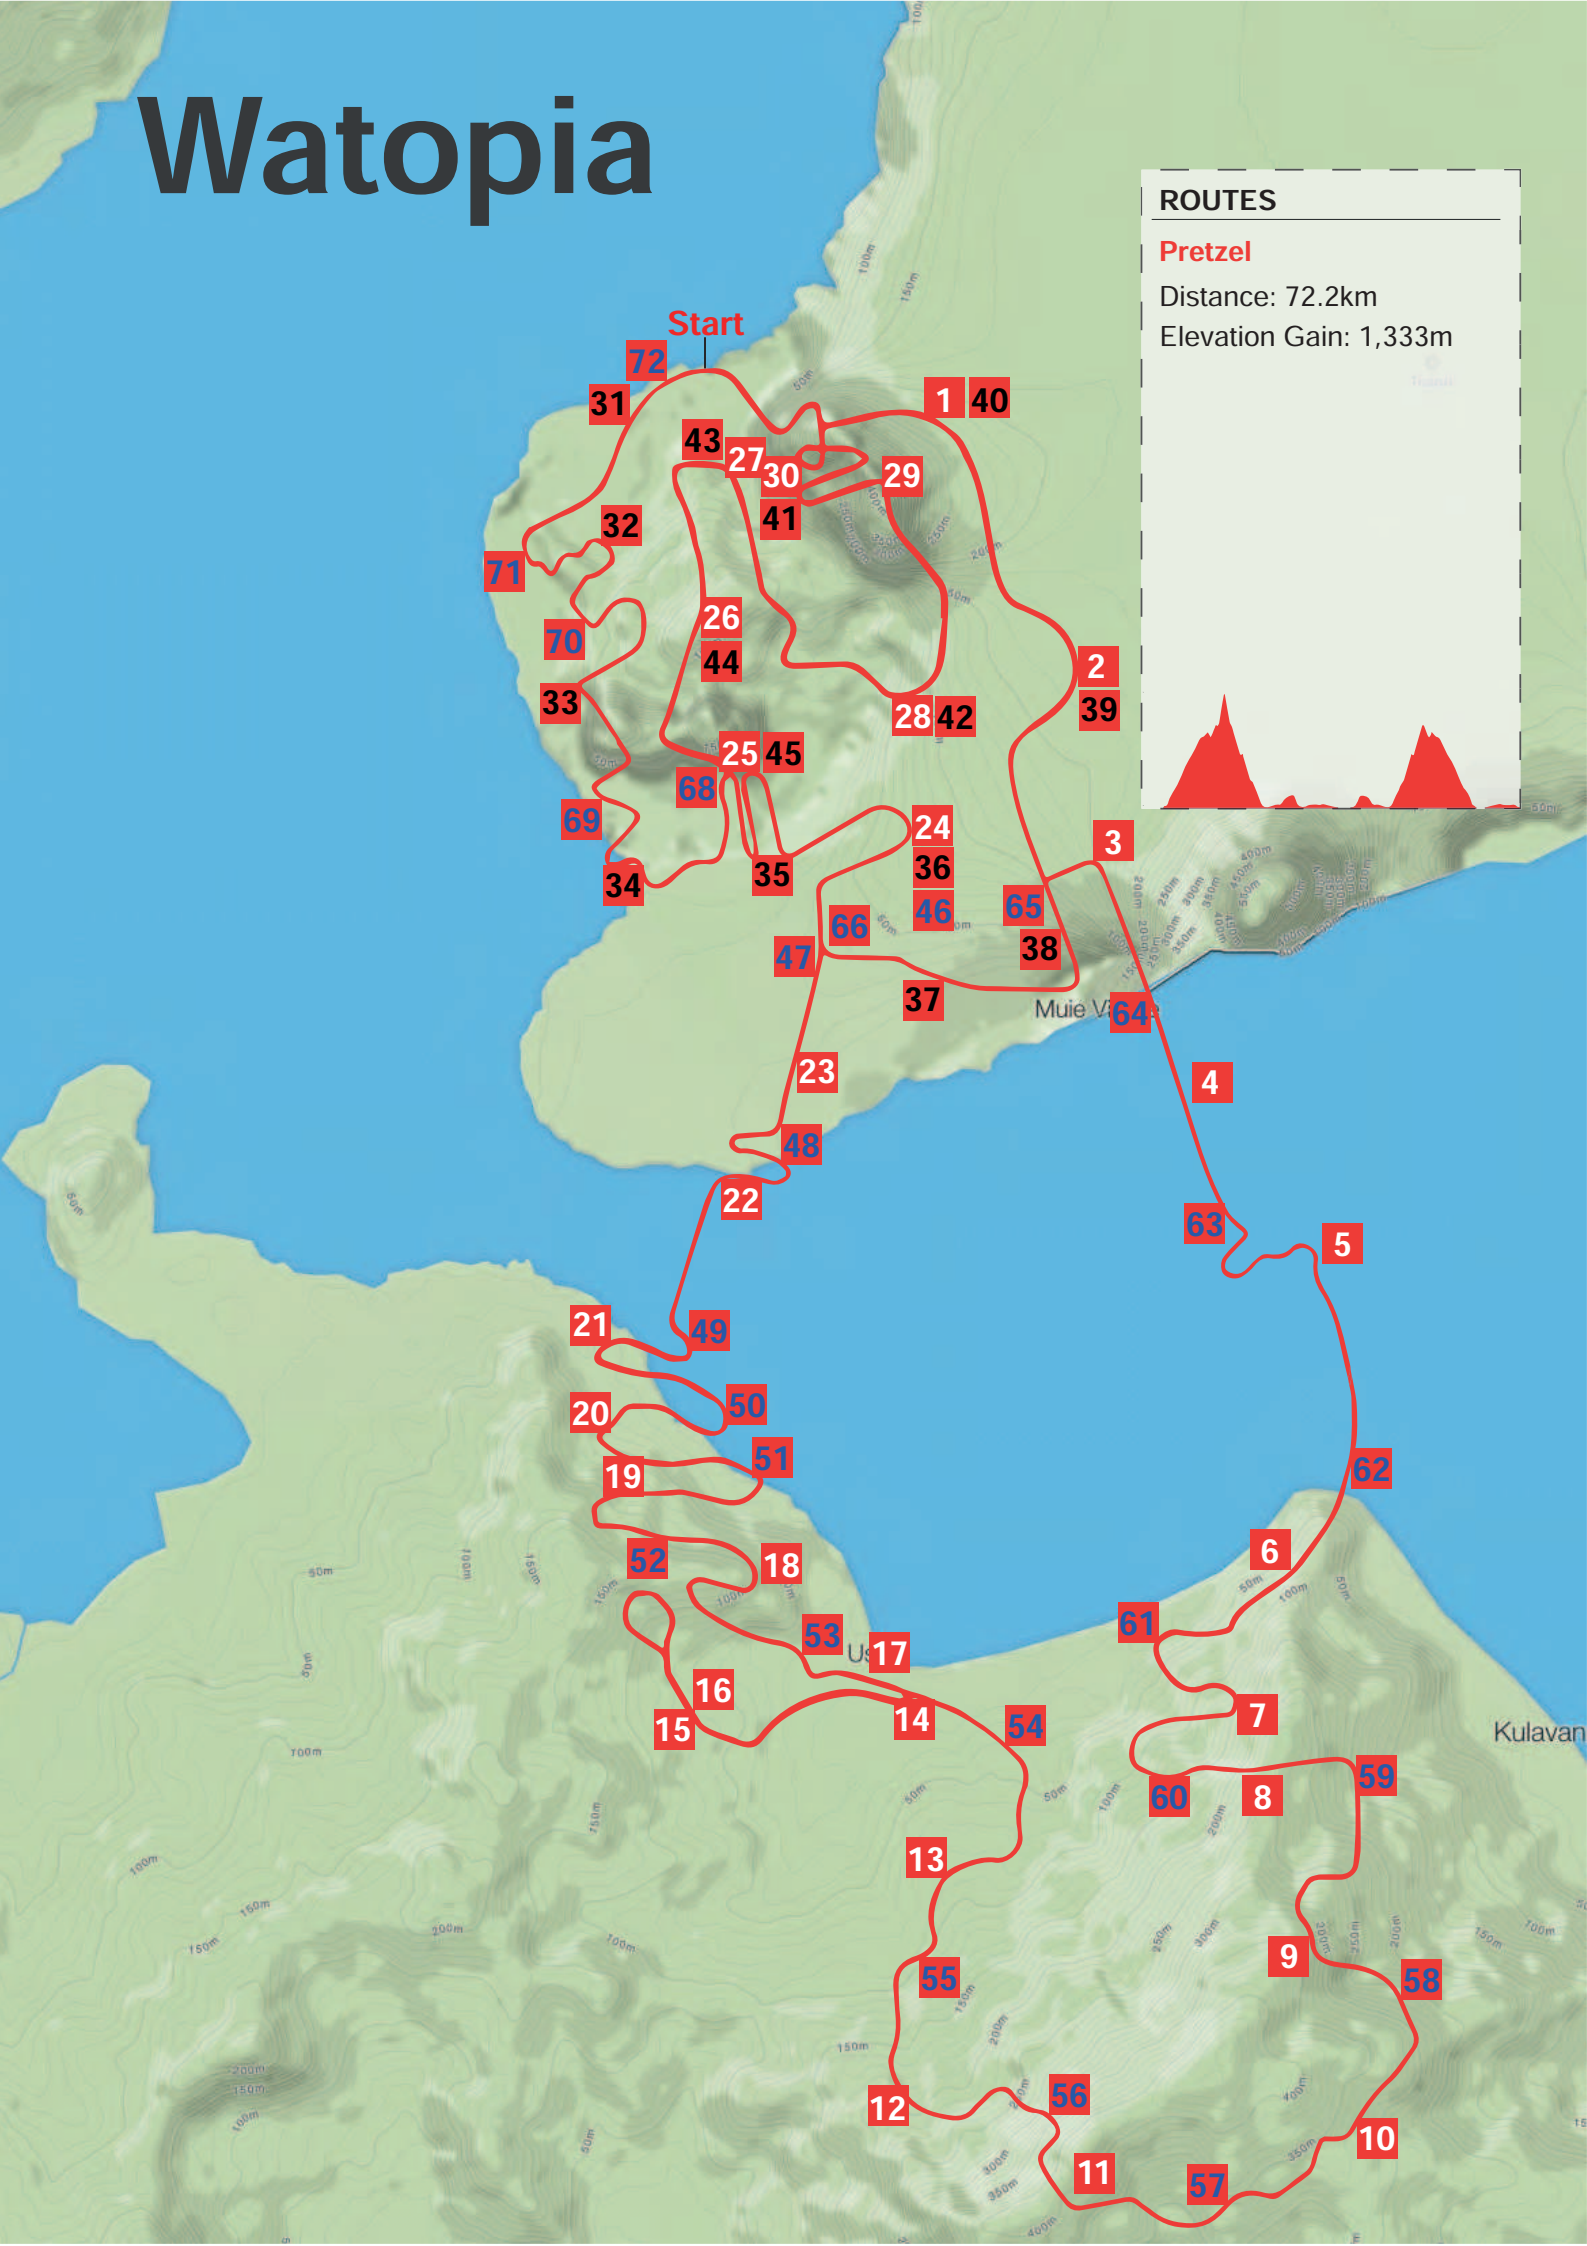

Volcano Circuit

Volcano Flat

Watopia

ROUTES

Hilly

Distance: 9.1km (5.7 miles)

Elevation Gain: 100m (329')

Watopia

Mountain 8

Distance: 32km

Elevation Gain: 677m

Watopia

ROUTES

Pretzel

Distance: 72.2km

Elevation Gain: 1,333m

Watopia

ROUTES

Volcano Circuit

Distance: 4km

Elevation Gain: 17m

Tourist

Muie Village

Usili

Kulavan

Watopia

ROUTES

Volcano Flat

Distance: 12.3km

Elevation Gain: 46m