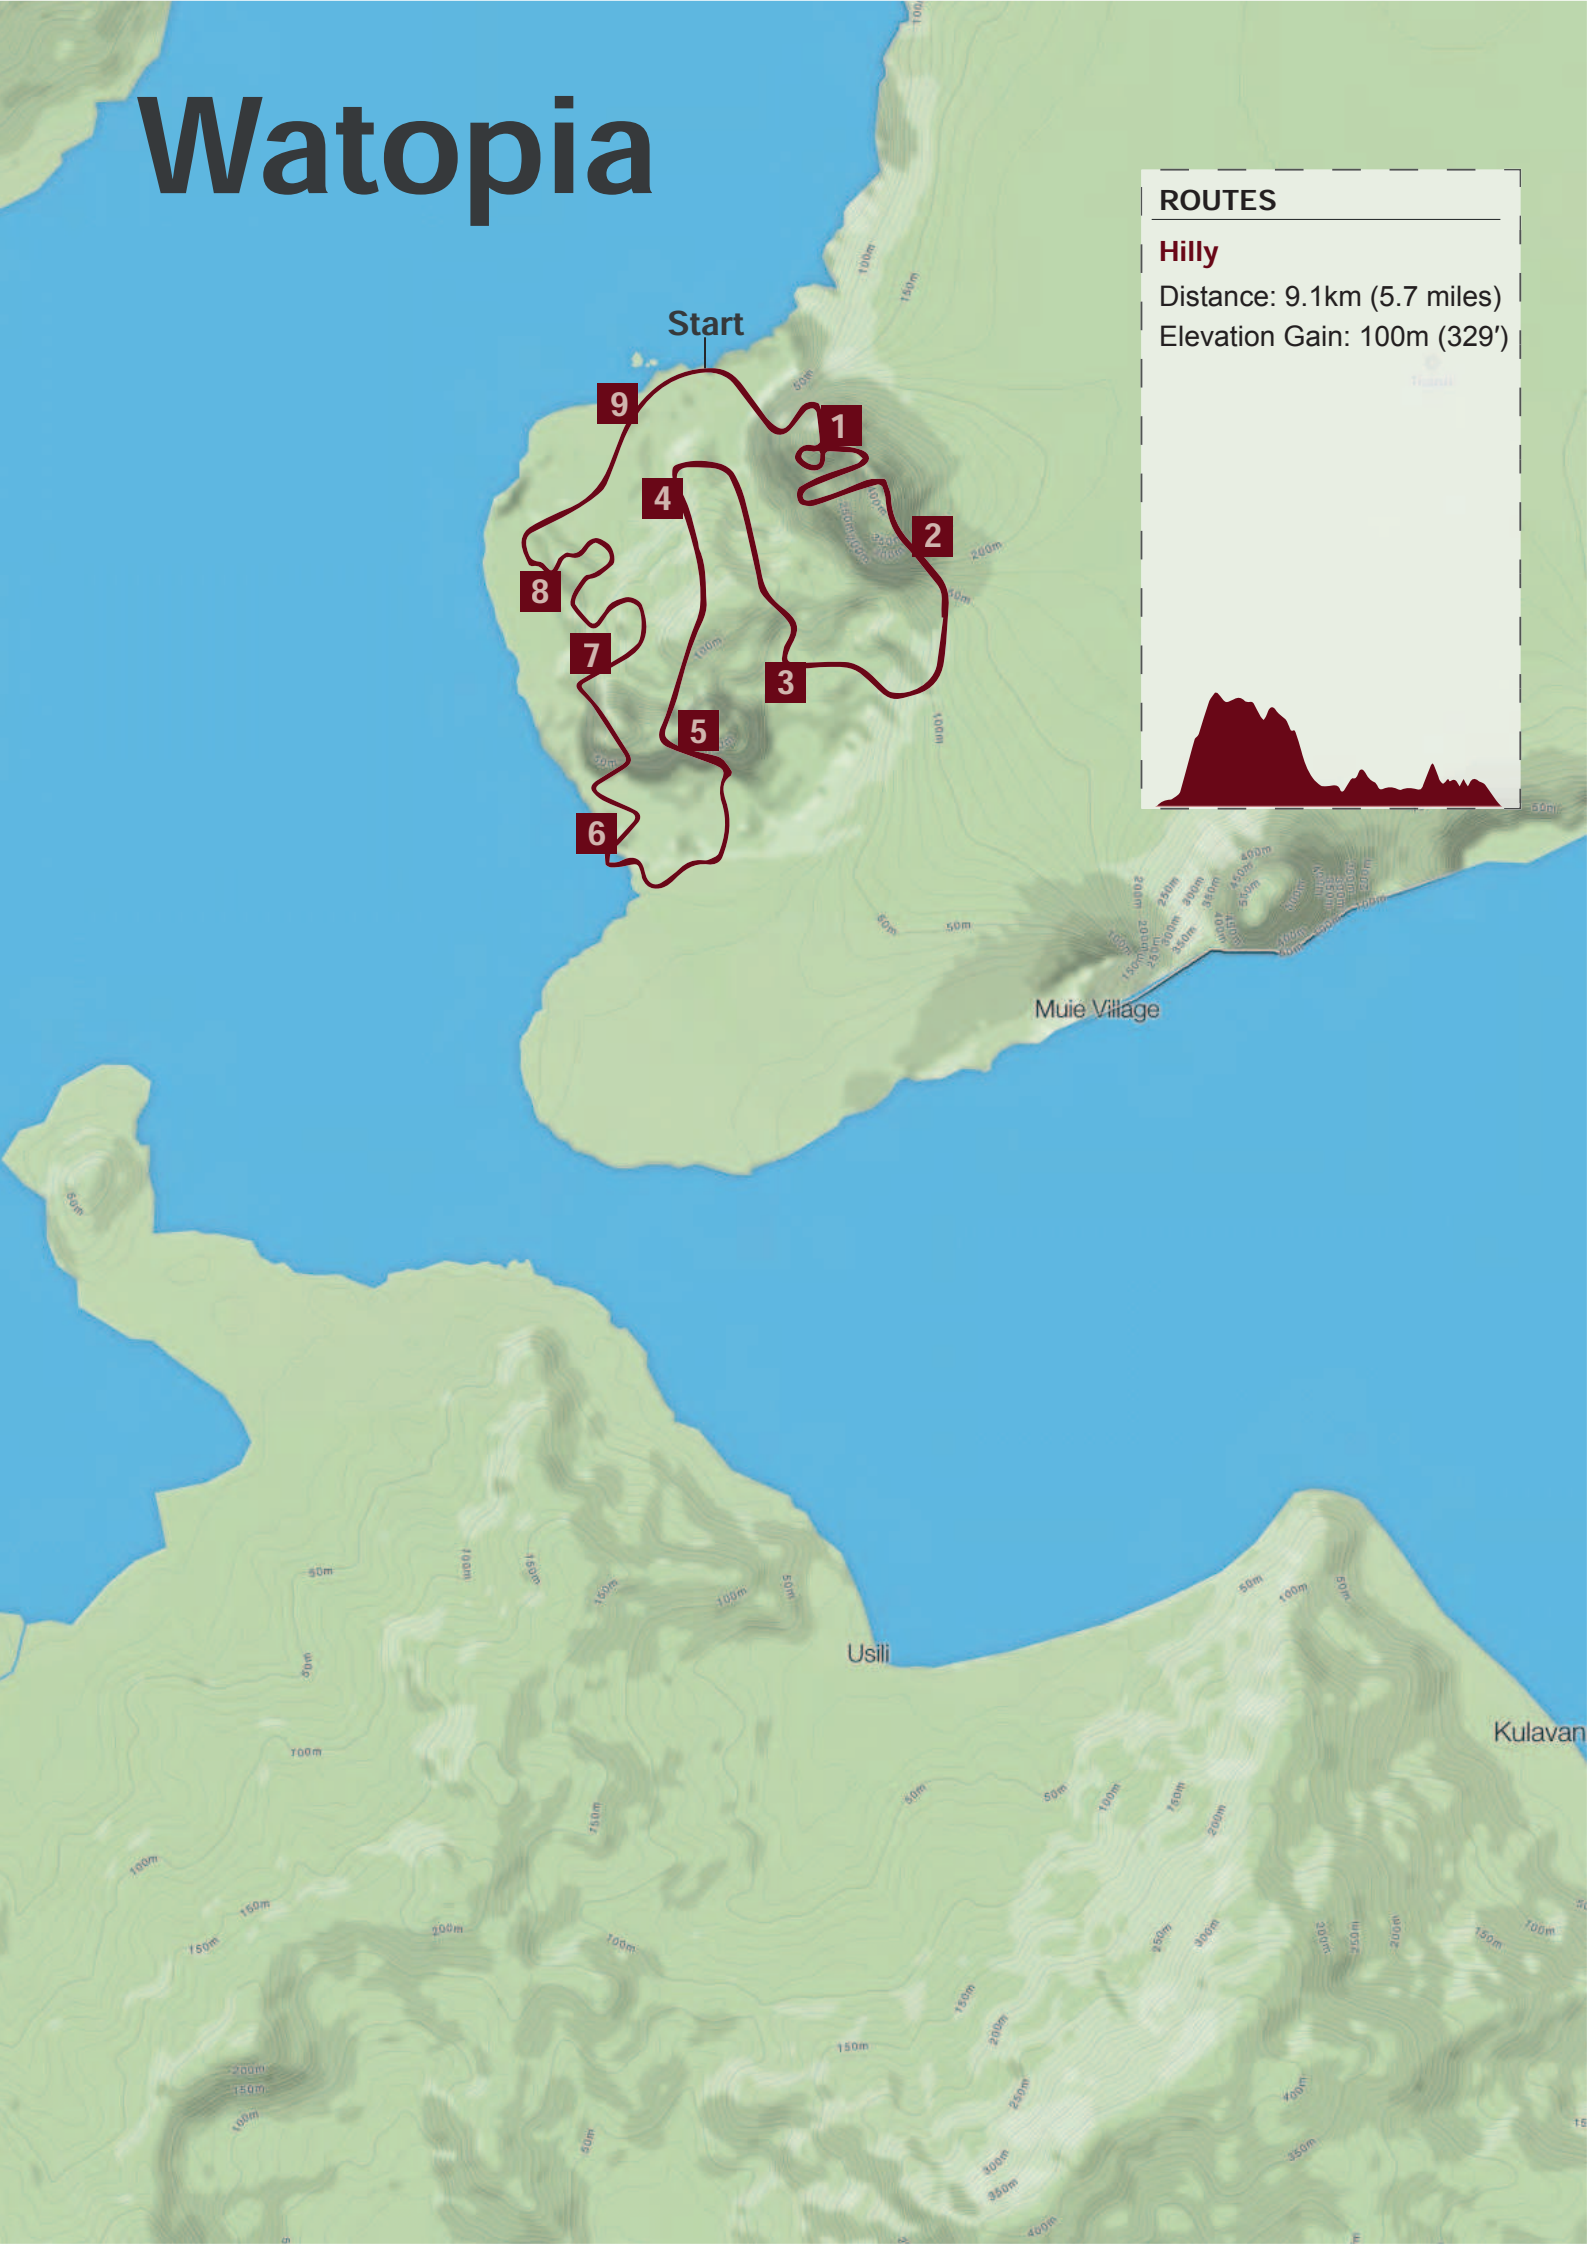

Volcano Circuit

Volcano Flat

Watopia

ROUTES

Hilly

Distance: 9.1km (5.7 miles)

Elevation Gain: 100m (329')

Watopia

ROUTES

Flat

Distance: 10.3km

Elevation Gain: 54m

Watopia

ROUTES

Figure 8

Distance: 29.8km

Watopia

ROUTES

Volcano Circuit

Distance: 4km

Elevation Gain: 17m

Tourist

Muie Village

Usili

Kulavan

Watopia

ROUTES

Volcano Flat

Distance: 12.3km

Elevation Gain: 46m