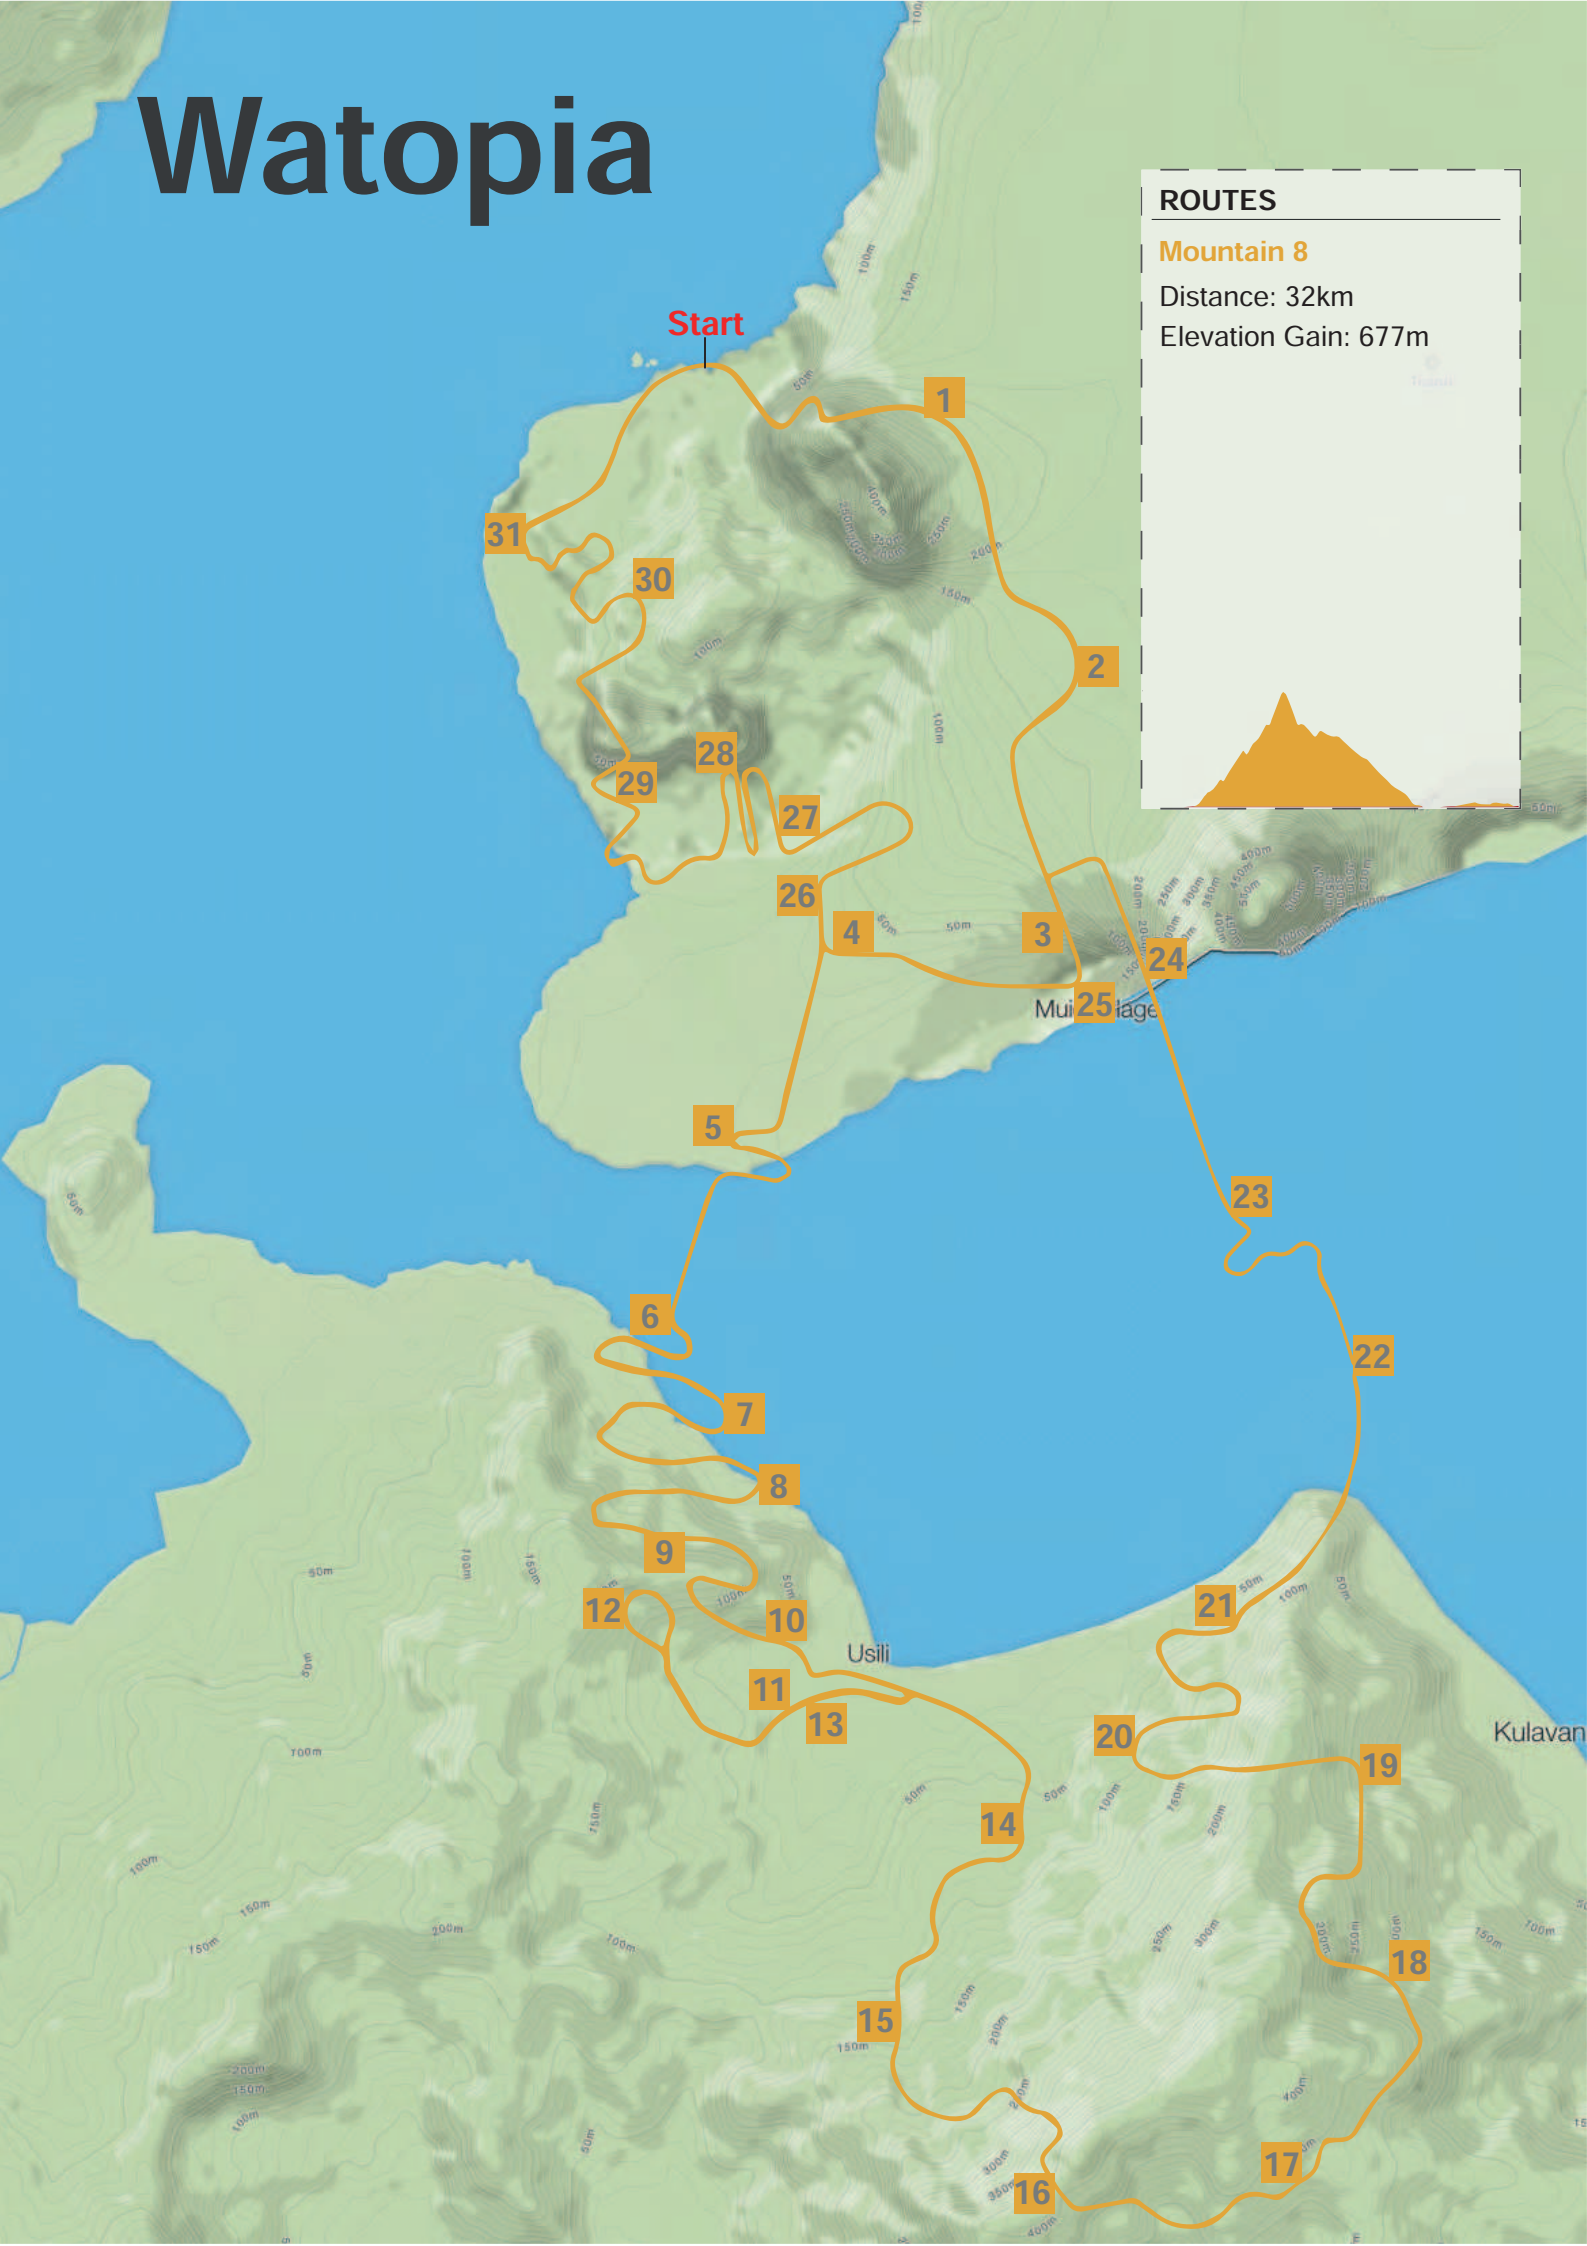

Watopia

ROUTES

Mountain 8

Distance: 32km

Elevation Gain: 677m