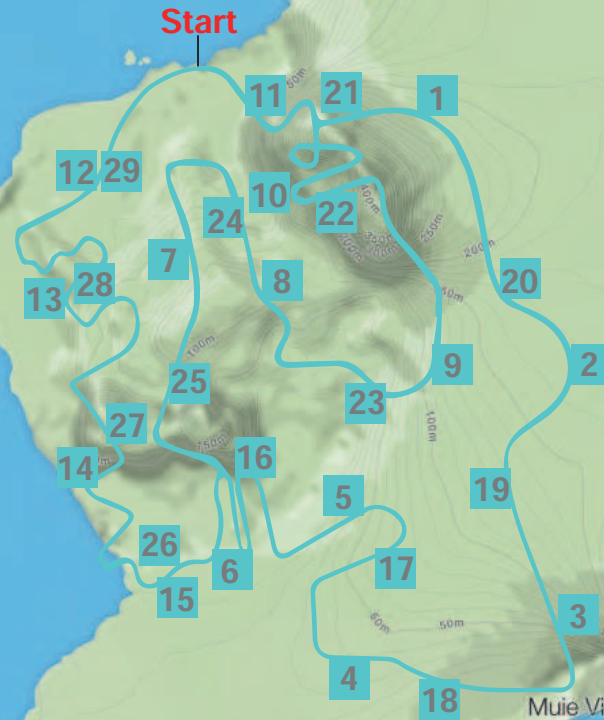

Volcano Circuit

Volcano Flat

Watopia

ROUTES

Hilly

Distance: 9.1km (5.7 miles)

Elevation Gain: 100m (329')

Watopia

ROUTES

Flat

Distance: 10.3km

Elevation Gain: 54m

Watopia

ROUTES

Figure 8

Distance: 29.8km

Elevation Gain: 234m

Watopia

ROUTES

Mountain

Distance: 29.5km

Elevation Gain: 671m

Watopia

ROUTES

Kulavan

Watopia

ROUTES

Volcano Flat

Distance: 12.3km

Elevation Gain: 46m