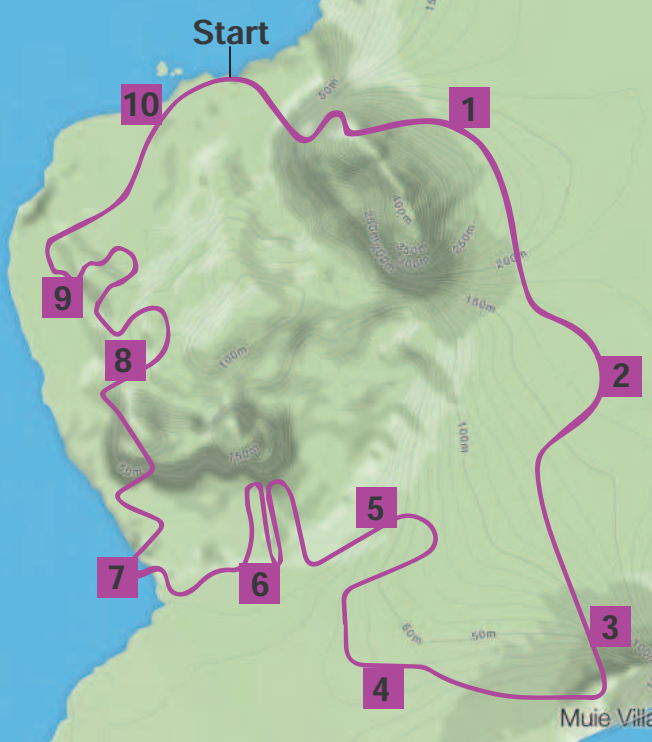

Volcano Circuit

Volcano Flat

Watopia

ROUTES

Hilly

Distance: 9.1km (5.7 miles)

Elevation Gain: 100m (329')

Watopia

ROUTES

Flat

Distance: 10.3km

Elevation Gain: 54m

Watopia

ROUTES

Figure 8

Distance: 29.8km

Watopia

ROUTES

Volcano Circuit

Distance: 4km

Elevation Gain: 17m

Tourist

Muie Village

Usili

Kulavan

Watopia

ROUTES

Volcano Flat

Distance: 12.3km

Elevation Gain: 46m